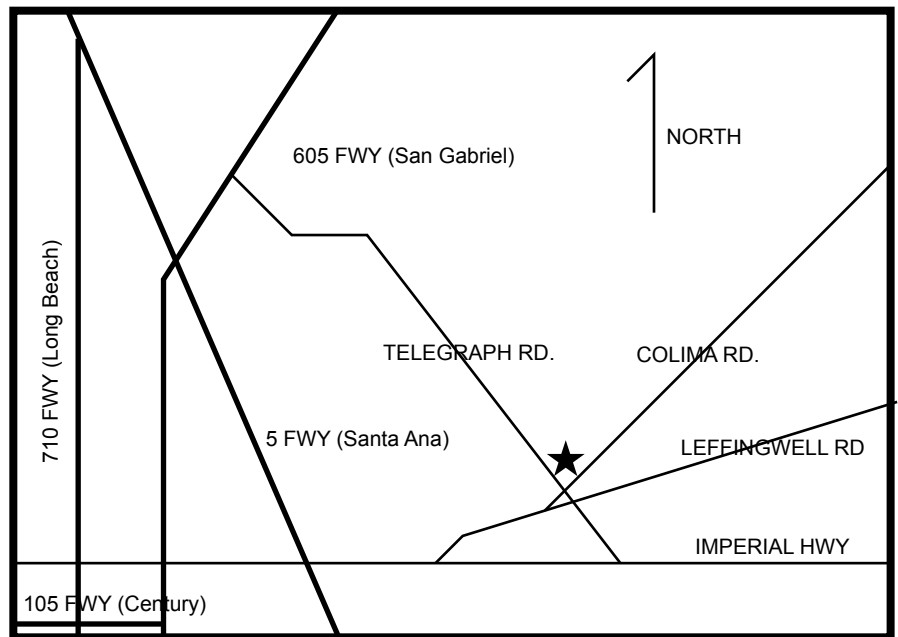

where the **best** youth **martial** artists in california **compete!**

From Los Angeles

Take 5 Fwy South then 605 Fwy North.
Get off on Telegraph Rd. and go East about 3 miles.
Before Colima Rd. look for Los Angeles Sheriff's Academy parking lot 2nd driveway on the left.

From San Bernardino

Take 10 Fwy West then 605 Fwy South.
Get off on Telegraph Rd. and go East about 3 miles.
Before Colima Rd. look for Los Angeles Sheriff's Academy parking lot 2nd driveway on the left.

From Orange County

Take 5 Fwy North then 605 Fwy North
Get off on Telegraph Rd. and go East about 3 miles.
Before Colima Rd. look for Los Angeles Sheriff's Academy parking lot 2nd driveway on the left.

Website: www.cykc.org

The L.A. Sheriff's Academy
11515 S. Colima Rd. Whittier CA, 90604

You're welcome to stay at the Days Inn
Located across the Sheriff's Academy
14330 Telegraph Road Whittier, CA
562 944-4760 | 4353@hotel-cendant.com

For program advertisement, booth space
and event sponsors please contact:
Hugo Rojas of C.Y.K.C., Inc. (310) 901-3461

"Leading Today's Youth Towards a Better Path for Tomorrow"